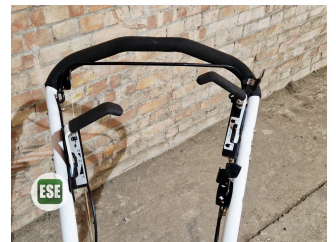

Little Wonder LB270H Optimax Self Propelled Commercial Blower

2295.00 +VAT

Little Wonder LB270H Optimax Self Propelled Commercial Blower NOT your average blower Powerful Honda engine Variable self propelled drive from 0 to 4.1mph Air speed of 143mph Handlebar adjusted discharge chute Commercial grade impellor Optional front swivel kit fitted This Little Wonder LB270H Optimax is NOT your average pedestrian blower. Extremely robust design and construction for commercial use for extended periods of time. Massive air flow generation and easy chute angle adjustments. This particular machine has done very little work since new. Superb Condition £2295.00 plus vat Delivery Available

Product Details

Condition:	Superb
Year:	N/A
Hours:	N/A